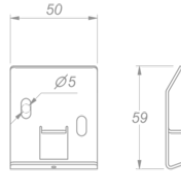

Lighting
Novy Wall 125
Mineral Black

EAN 5414425253951

Functions & features

- Control method Gesture Control

Dimensions

- Product dimensions (WxDxH) (mm) 1237 x 31 x 80
- Min mounting height above worktop (mm) 450

Technical specifications

- Maximum power (W) 53
- Voltage appliance (V) 100-240
- Frequency (Hz) 50-60
- Power consumption in stand-by-mode (Ps) (W) 0
- Net weight (kg) 2
- Safetyclass II

A (1:2)